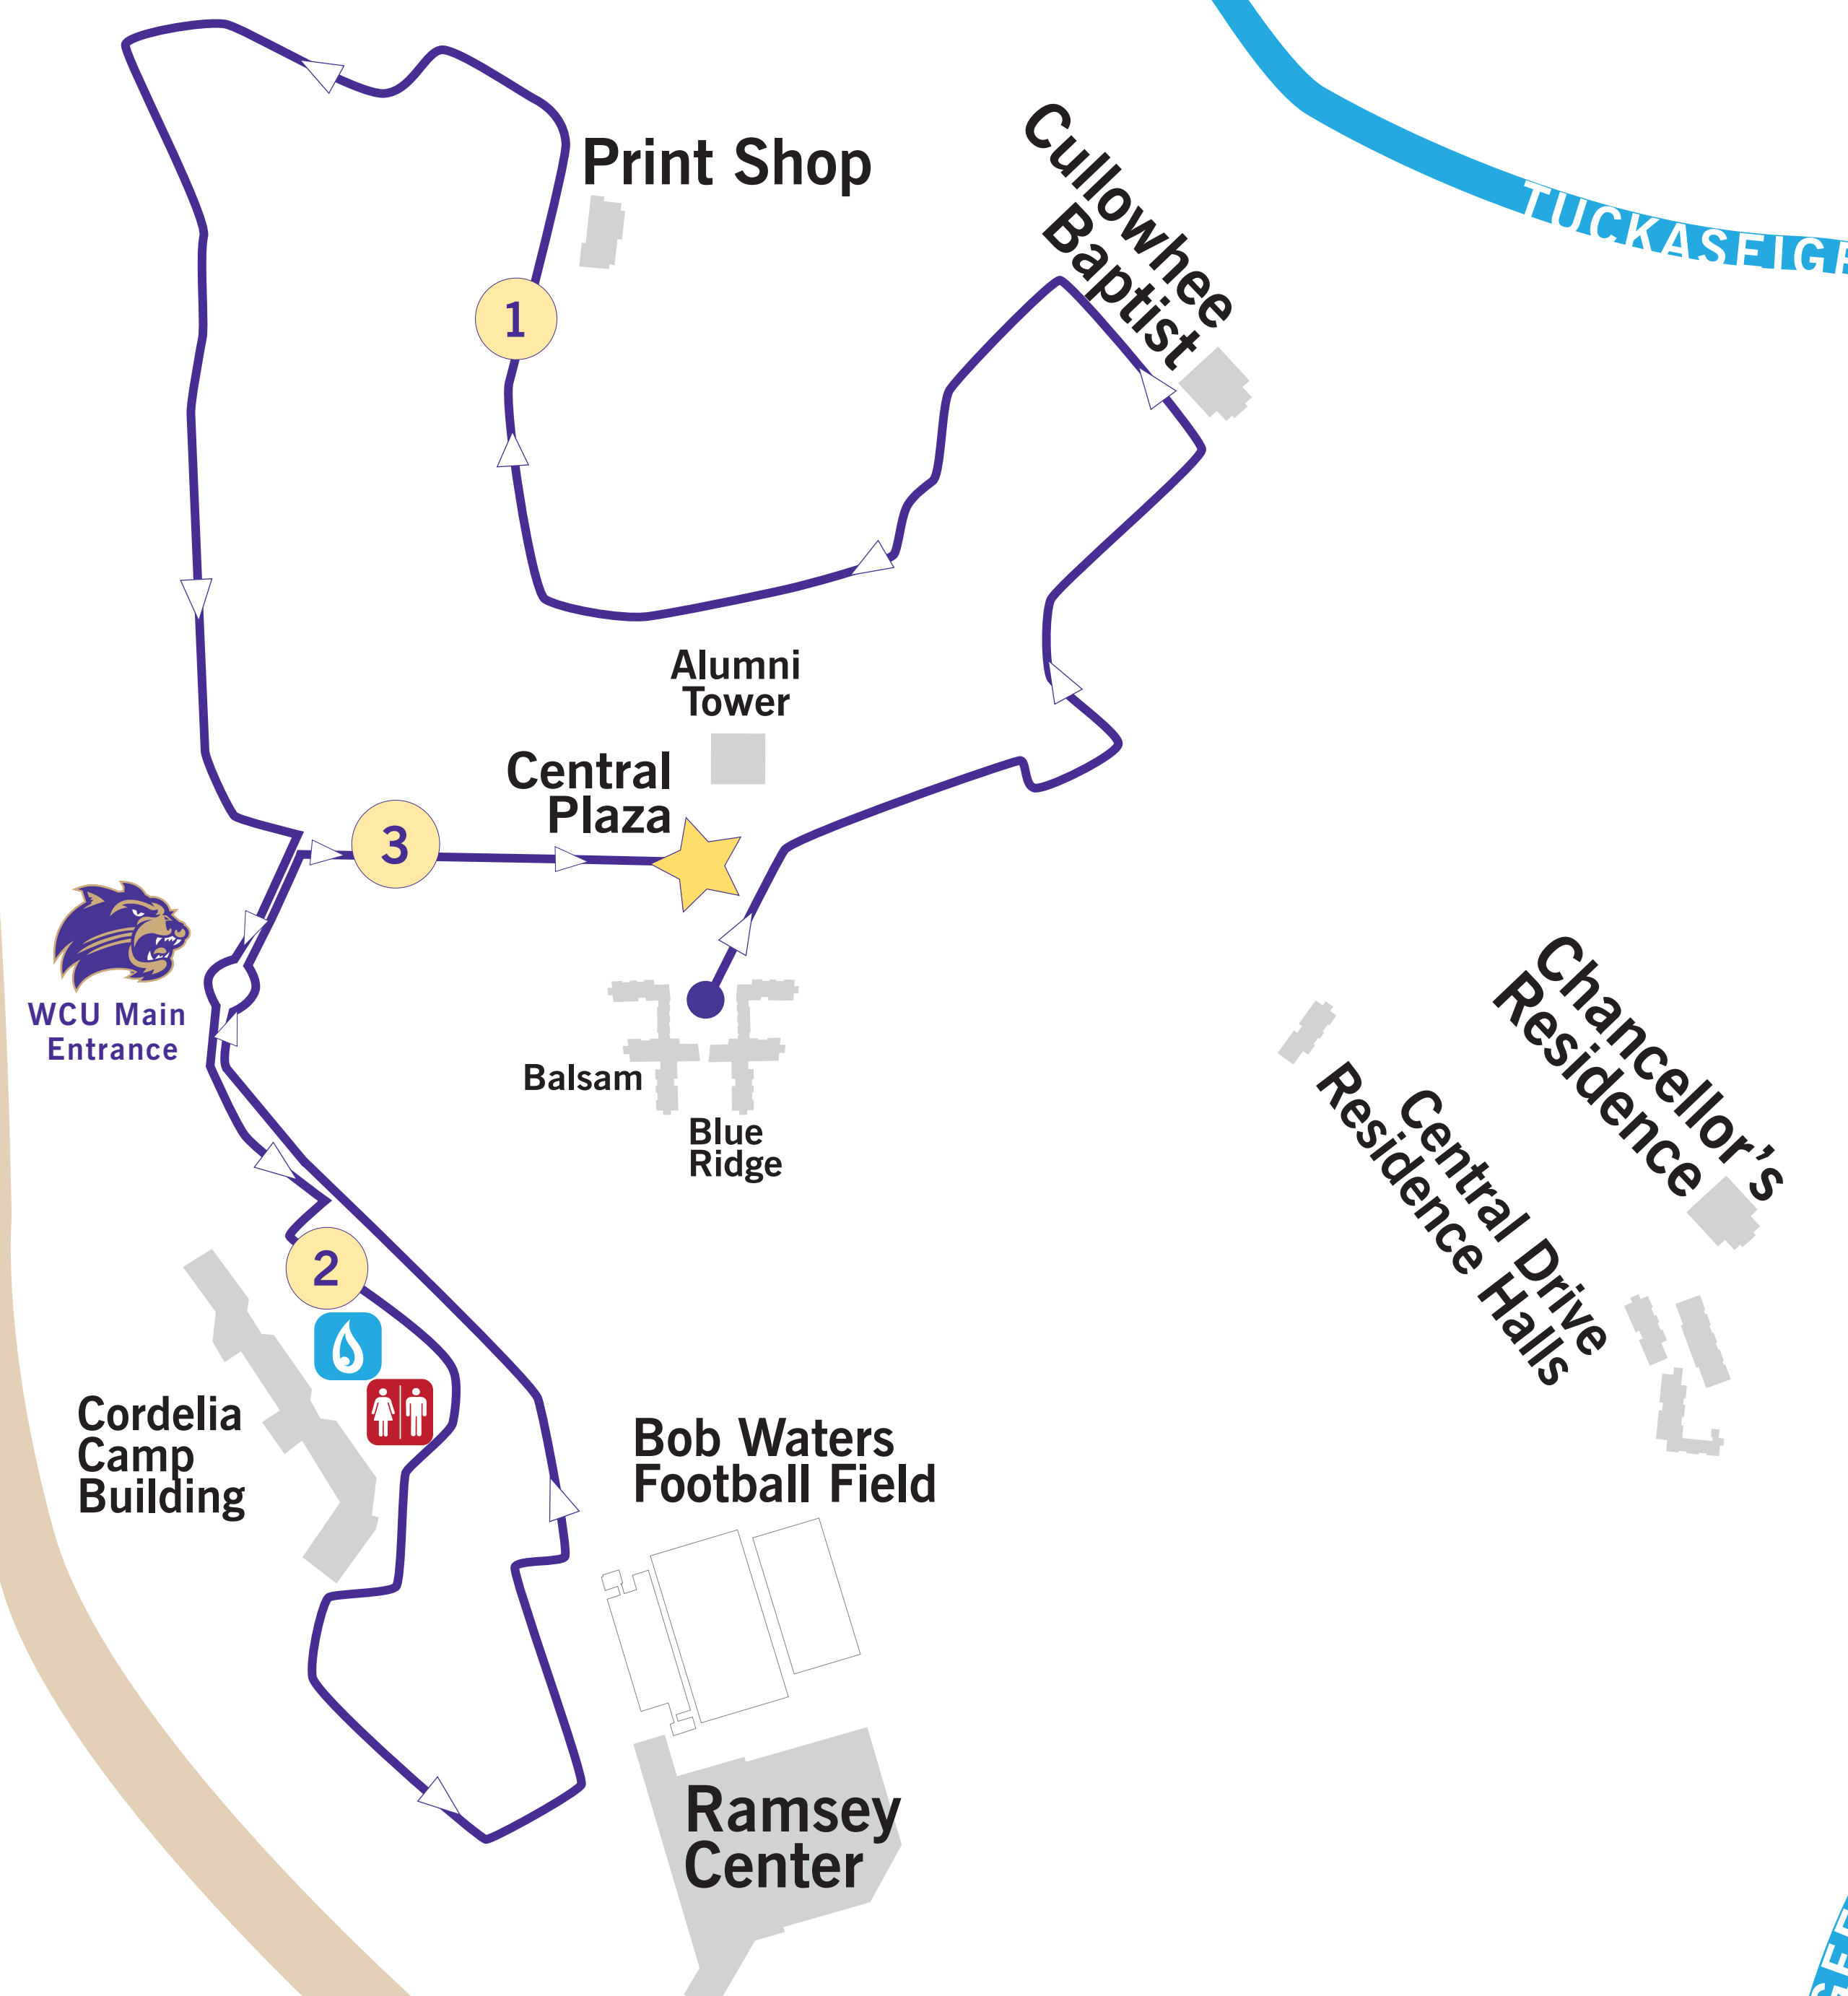

# VALLEY OF THE LILIES 2014 HALF MARATHON & 5K

the Village

107

 Water Station  
 Restroom

2014 Valley of the Lilies 5K Course Map

- ## START
- Arch in front of Balsam Hall
  - Run toward Central Plaza
  - Bear R through Coulter Parking Lot
  - R on Killian Building Lane
  - L on Centennial Drive
  - L on Central Drive
  - L on Buzzard's Roost
  - L on Memorial Drive
  - R on Norton
  - L down to bottom parking lot
  - Through bottom parking lot to Trail
  - Take trail around Norton Fields next to track
  - L on road going up to Centennial Drive
  - R on Centennial Drive
  - Front of campus, past catamount
  - R on University Way
  - L on Trail
  - R at split in trail around Intramural Fields
  - R over wooden bridge
  - L on Catamount Drive
  - L on Centennial Drive
  - Front of campus, past catamount
  - R in front of Scott Hall
  - Towards WCU Central Plaza
- ## FINISH